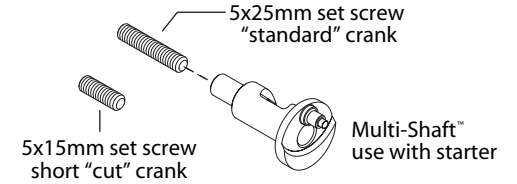

If you have any questions or need technical assistance, call:

1-888-TRAXXAS

(1-888-872-9927) (U.S. residents only)

E-mail: support@Traxxas.com

www.traxxas.com

Form 5221INST Rev 060615

Traxxas, 1100 Klein Road, Plano, TX 75074, Phone: 972-265-8000, Fax: 972-265-8011