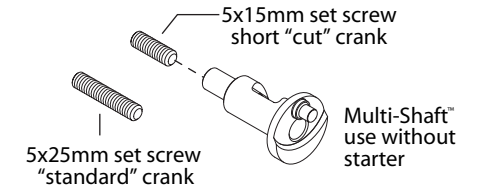

If you have any questions or need technical assistance, call:

1-888-TRAXXAS

(1-888-872-9927) (U.S. residents only)

E-mail: support@Traxxas.com

www.traxxas.com

Form 5221INST Rev 060615

Traxxas, 1100 Klein Road, Plano, TX 75074, Phone: 972-265-8000, Fax: 972-265-8011