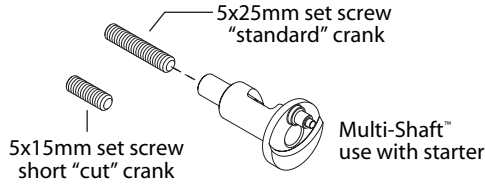

Multi-Shaft™ Setup

The TRX Multi-Shaft includes two set screw lengths for use in various applications. The 25mm set screw is included for "standard" applications, and the 15mm set screw is included for "short" applications.

To install the set screw, put a drop of blue thread-locking compound (not included) on the threads in the Multi-Shaft and use a 2.5mm hex driver to tighten the screw into the Multi-Shaft until snug.

If you have any questions or need technical assistance, call:

The TRX Multi-Shaft includes two set screw lengths for use in various applications. The 25mm set screw is included for "standard" applications, and the 15mm set screw is included for "short" applications.