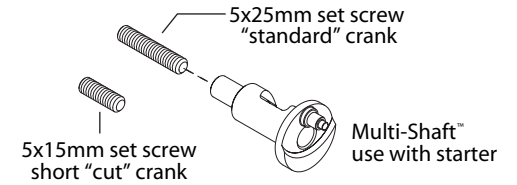

If you have any questions or need technical assistance, call:

1-888-TRAXXAS

(1-888-872-9927) (U.S. residents only)

E-mail: support@Traxxas.com

www.traxxas.com

Form 5221INST Rev 060615

Traxxas, 1100 Klein Road, Plano, TX 75074, Phone: 972-265-8000, Fax: 972-265-8011