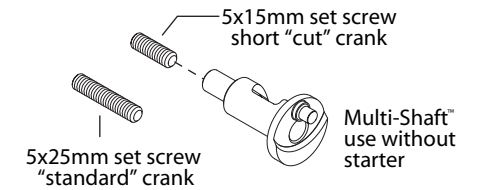

If you have any questions or need technical assistance, call:

1-888-TRAXXAS

(1-888-872-9927) (U.S. residents only)

E-mail: support@Traxxas.com

www.traxxas.com

Form 5221INST Rev 060615

Traxxas, 1100 Klein Road, Plano, TX 75074, Phone: 972-265-8000, Fax: 972-265-8011