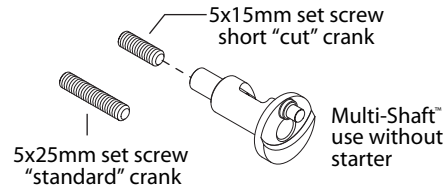

Multi-Shaft™ Setup

The TRX Multi-Shaft includes two set screw lengths for use in various applications. The 25mm set screw is included for "standard" applications, and the 15mm set screw is included for "short" applications.

To install the set screw, put a drop of blue thread-locking compound (not included) on the threads in the Multi-Shaft and use a 2.5mm hex driver to tighten the screw into the Multi-Shaft until snug.

If you have any questions or need technical assistance, call:

The TRX Multi-Shaft includes two set screw lengths for use in various applications. The 25mm set screw is included for "standard" applications, and the 15mm set screw is included for "short" applications.