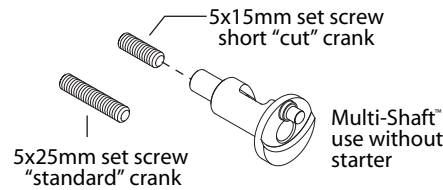

If you have any questions or need technical assistance, call:

1-888-TRAXXAS

(1-888-872-9927) (U.S. residents only)

E-mail: support@Traxxas.com

www.traxxas.com

Form 5221INST Rev 060615

Traxxas, 1100 Klein Road, Plano, TX 75074, Phone: 972-265-8000, Fax: 972-265-8011