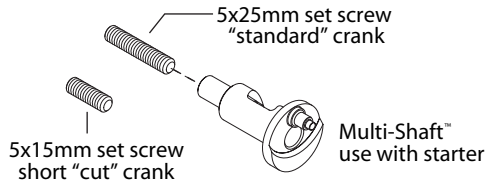

If you have any questions or need technical assistance, call:

1-888-TRAXXAS

(1-888-872-9927) (U.S. residents only)

E-mail: support@Traxxas.com

www.traxxas.com

Form 5221INST Rev 060615

Traxxas, 1100 Klein Road, Plano, TX 75074, Phone: 972-265-8000, Fax: 972-265-8011